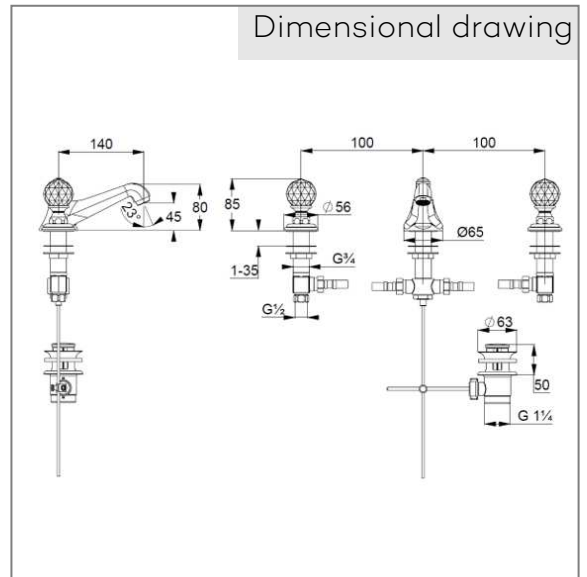

## Technical Data

KLUDI 1926  
3-hole basin mixer  
DN 15

Ref:  
5104605G5

Finishes:  
05 chrom

Product description  
Manufacturer KLUDI GmbH & Co. KG  
Typ: KLUDI 1926  
3-hole basin mixer  
Ref.: 5104605G5  
3-hole basin mixer DN 15  
two handle mixer  
3 hole mounted  
Crystal handle  
Aerator M24  
ceramic headparts 180°  
shank-fixing  
pop up waste 1 1/4" metal  
without flexible high pressure supply tubes/  
or copper pipes  $\varnothing$  10 mm (KLUDI Art. Nr. 1620305)

Product picture

Dimensional drawing

Flow rate diagram