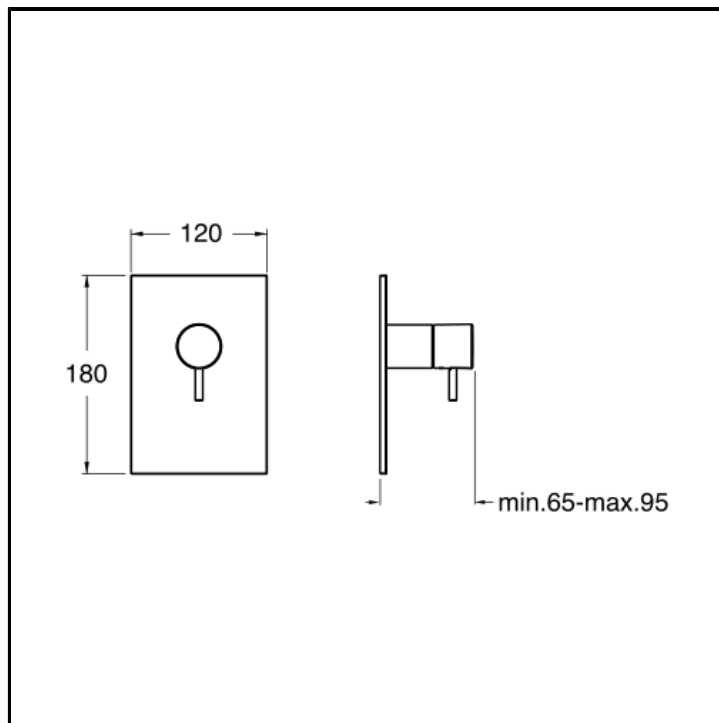

Shower mixer external parts for CRICS535 with metal plate

FINITURE

- White matt
- Chrome
- Polished black chrome
- Brushed black chrome
- Polished metallic
- Brushed metallic
- Black matt
- Yellow gold oro
- PVD polished rose gold
- PVD brushed rose gold
- Brushed old brass

CHARACTERISTICS

-

COMMAND

- Monocontrol

INSTALLATION

- Wall

TYPOLOGY

-