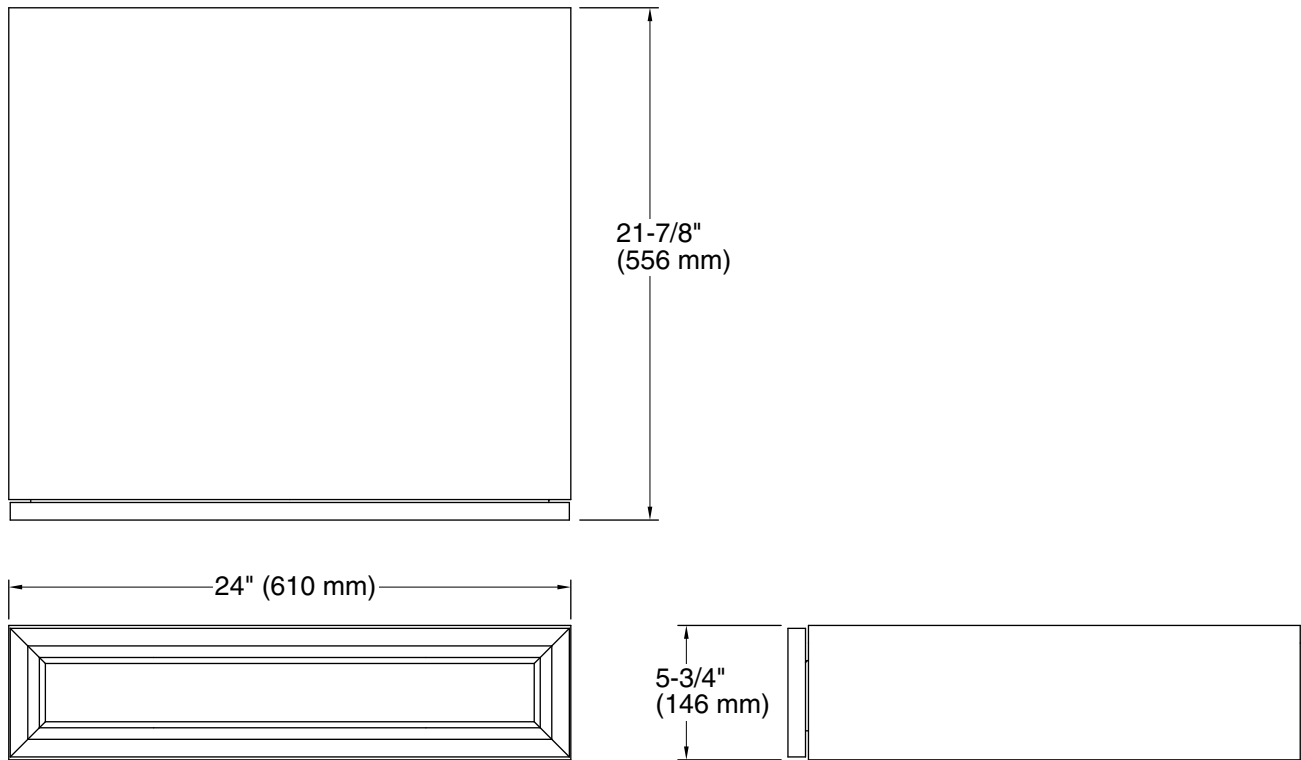

Technical Information

All product dimensions are nominal.

Material: Wood, Veneers

Notes

Install this product according to the installation guide.