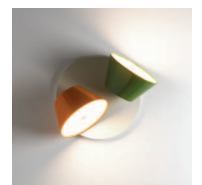

Продажа дизайнерской мебели,
света и аксессуаров
по всей России

8 (800) 500-70-36
hello@barcelonadesign.ru
www.barcelonadesign.ru

TAM TAM

Fabien Dumas, 2012

White lacquered metal plate. Shade made of lacquered aluminium with an opalescent methacrylate diffuser over the open end.

Shade

- Black (Ral 9011)
- White (Ral 1013)
- Orange (Ral 2000)
- Grey brown (Ral 7013)
- Green (Ral 6025)
- Sand (Ral 7032)

Base

- White (Ral 1013)

Tam Tam A

⊖ E14 15W FBT

⊕ E14 42W HSGSP/C/UB

Tam Tam A2

⊖ 2x E14 15W FBT

⊕ 2x E14 42W HSGSP/C/UB

Tam Tam A

Tam Tam A2

Range