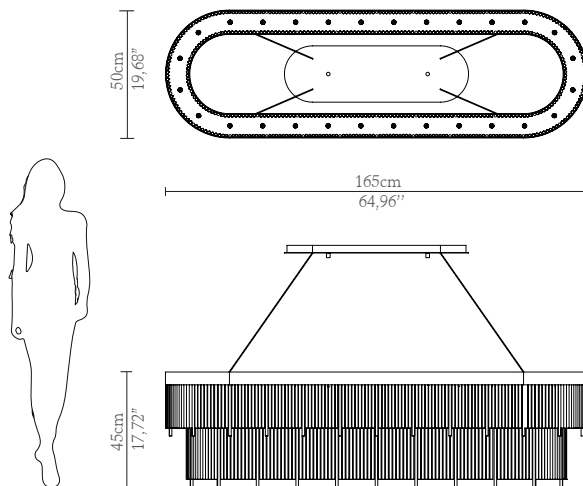

## DIMENSIONS

Cord Height: Adjustable with  
200cm | 78,74"

Length: 165cm | 64,96"

Depth: 50cm | 19,68"

Height: 45cm | 17,72"

## WEIGHT

Aprox: 90kg | 198,42lbs

## PACKAGING

Volume: 0,56m<sup>3</sup> | 19,78 ft<sup>3</sup>

Weight: 100kg | 220,46lbs