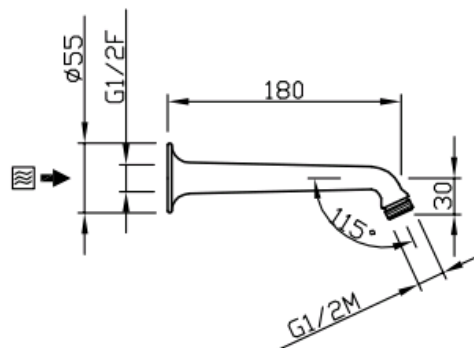

Trombettina

Shower arm Trombettina
20500-CR

TECHNICAL INFORMATION

Brass shower arm 1/2" mm. Wheelbase 18 cm. CHROME

FEATURES

PICTURE

TECHNICAL DRAWING

SPARE PARTS