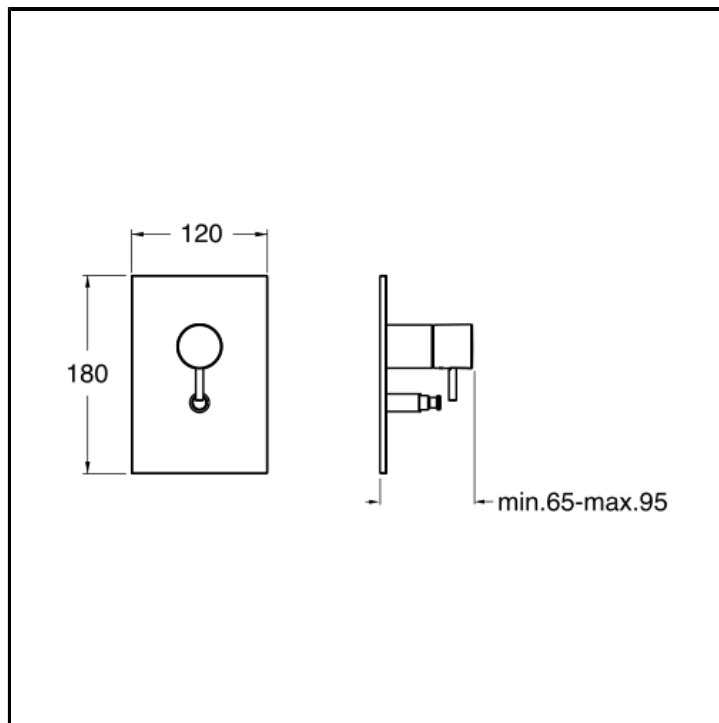

Bath/shower mixer external parts for CRICS535 with 2 outlet diverter and metal plate

FINITURE

- White matt
- Chrome
- Polished black chrome
- Brushed black chrome
- Polished metallic
- Brushed metallic
- Black matt
- Yellow gold oro
- PVD polished rose gold
- PVD brushed rose gold
- Brushed old brass

CHARACTERISTICS

-

COMMAND

- Monocontrol

INSTALLATION

- Wall

TPOLOGY

-
-