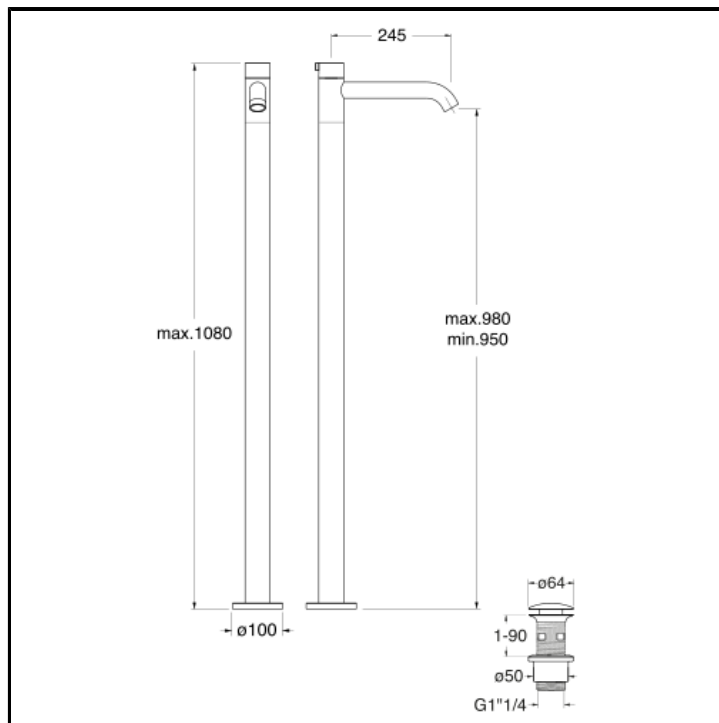

Floor mounted progressive basin mixer external parts for CRICS290 with 1"1/4 Up&Down waste