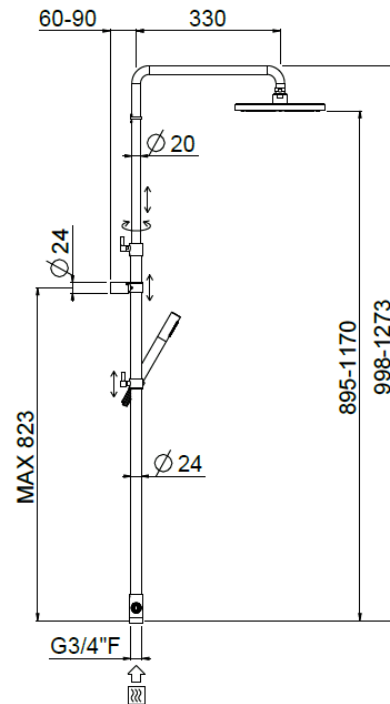

TECHNICAL DRAWING