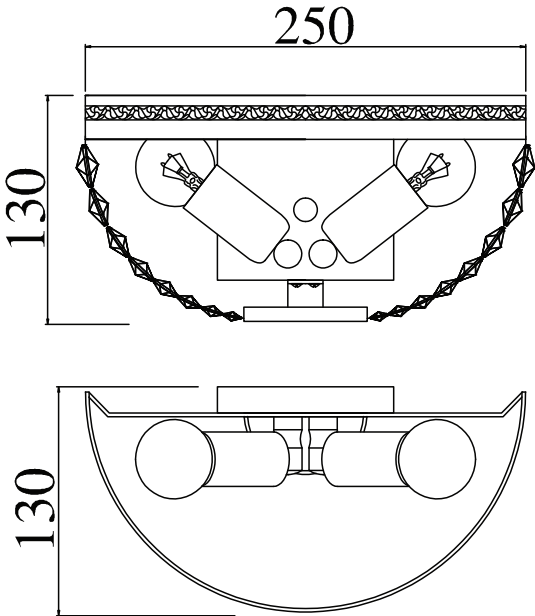

# Instruction

Collection: Diamant Crystal  
Series: Ottilia  
Model: DIA700-WL-02-G  
Wall

– Wall-mounted

2 x E14 (60w)

**MAYTONI**  
DECORATIVE LIGHTING

[www.maytoni.de](http://www.maytoni.de)