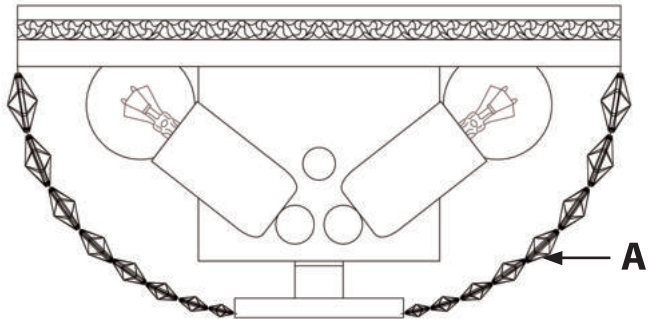

# Instruction

Collection: Diamant Crystal  
Series: Ottilia  
Model: DIA700-WL-02-G  
Wall

– Wall-mounted

2 x E14 (60w)

**MAYTONI**  
DECORATIVE LIGHTING

[www.maytoni.de](http://www.maytoni.de)