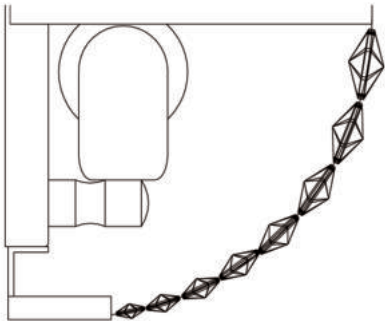

# Instruction

Collection: Diamant Crystal  
Series: Ottilia  
Model: DIA700-WL-02-G  
Wall

– Wall-mounted

2 x E14 (60w)

**MAYTONI**  
DECORATIVE LIGHTING

[www.maytoni.de](http://www.maytoni.de)