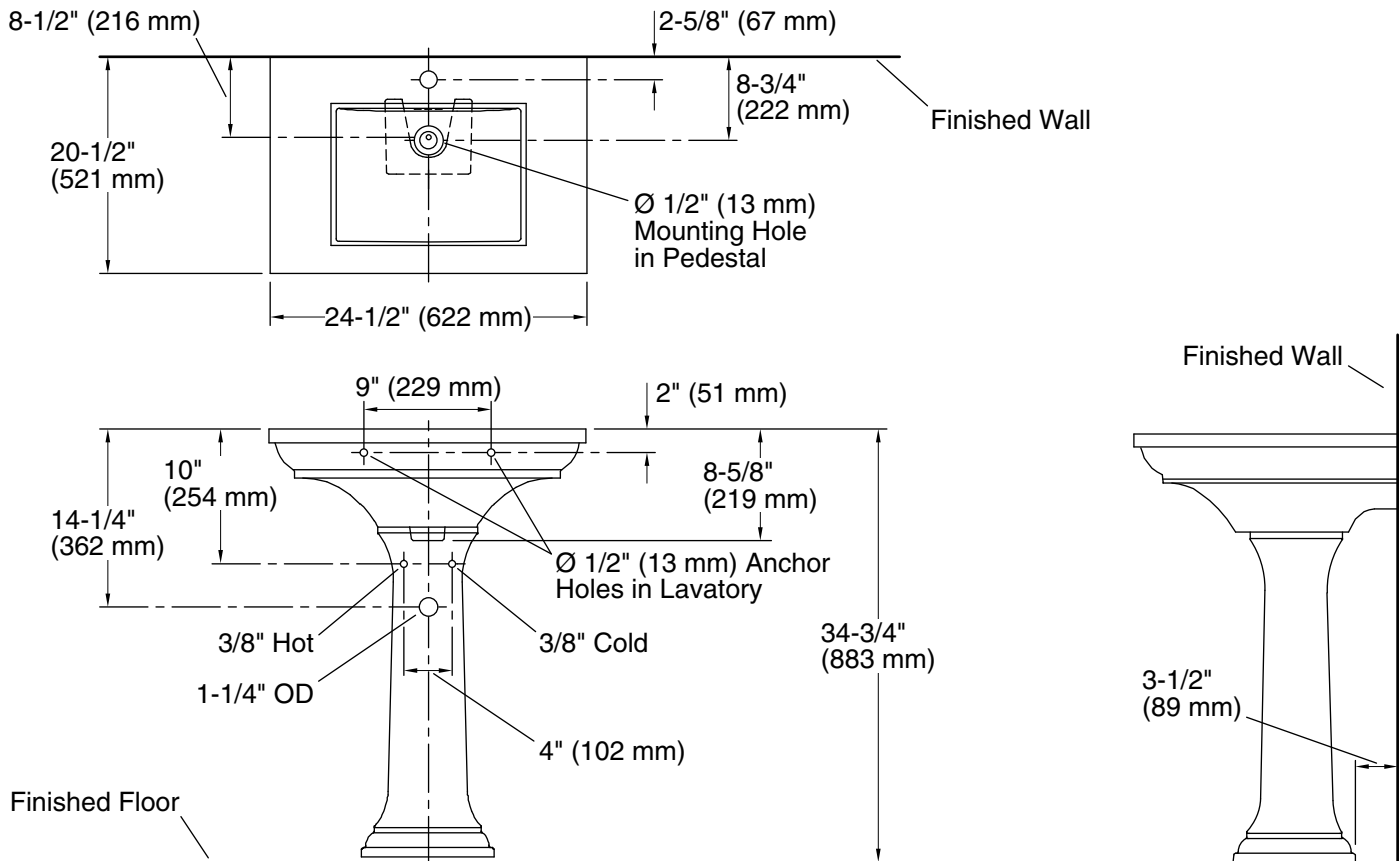

**Memoirs® Stately**  
 Pedestal Bathroom Sink  
**K-2344-1**

**Features**

- Single faucet hole.
- Elegant rectangular basin.
- Overflow drain.
- Combination consists of the K-29999-1 basin and the K-2267 pedestal.
- Coordinates with other products in the Memoirs collection.

**Material**

- Fireclay.

**Installation**

- Pedestal.

**Recommended Products/Accessories**

- K-7605-P Angle Supply with Stop (pair)
- K-23726 Drain treatment
- K-23725 Cast iron cleaner

**Included Components**

Product consists of:

- K-2267 Bathroom Sink Pedestal
- K-29999-1 Pedestal/Console Table Bathroom Sink

Additional Components:

- Accessory pack
- rubber pads

**Codes/Standards**

ASME A112.19.2/CSA B45.1

**KOHLER® One-Year Limited Warranty**

### Technical Information

All product dimensions are nominal.

Bowl configuration:	Single
Installation:	Pedestal
Bowl area (Only):	Length: 15-1/2" (394 mm) Width: 11-5/8" (295 mm) Water depth: 5" (127 mm)
Number of deck holes:	1
Faucet hole(s):	1-3/8" (35 mm)
Drain hole:	1-3/4" (44 mm)