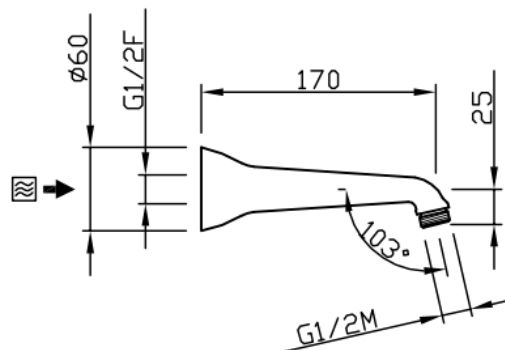

Trombetta

Shower arm Trombetta
20400-CR

TECHNICAL INFORMATION

Brass shower arm 1/2" mm. Wheelbase 17 cm. CHROME

FEATURES

PICTURE

TECHNICAL DRAWING

SPARE PARTS