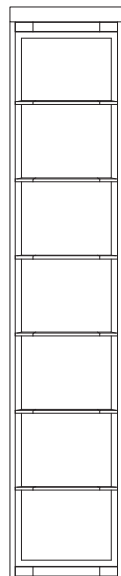

CABINETS & BOOKCASES

WALTZ | closet module I

64cm
25,20"

45cm
17,72"

246cm
96,85"

DIMENSIONS

Width: 45cm | 17,72"
Depth: 64cm | 25,20"
Height: 246cm | 96,85"

MATERIALS

Body: Brass, Wood, Glass & Leather

STANDARD FINISHES

Body: Polished brass, Black lacquer,
Walnut Root, Smoked Glass
& Black Leather

WEIGHT

Aprox: 105kg | 231,49lbs

PACKAGING

Volume: 0,71m³ | 25,07ft³
Weight: 120kg | 264,55lbs