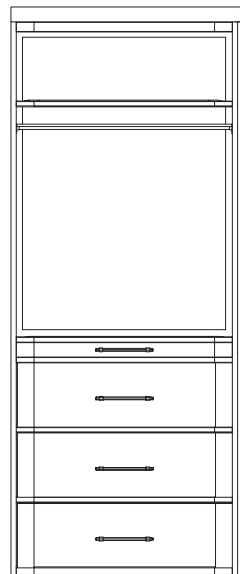

CABINETS & BOOKCASES

WALTZ | closet module II

64cm
25,20"

91cm
35,83"

246cm
96,85"

DIMENSIONS

Width: 91cm | 35,83"
Depth: 64cm | 25,20"
Height: 246cm | 96,85"

MATERIALS

Body: Brass, Wood, Glass & Leather

STANDARD FINISHES

Body: Polished brass, Black lacquer,
Walnut Root, Smoked Glass
& Black Leather

WEIGHT

Aprox: 180kg | 396,83lbs

PACKAGING

Volume: 1,43m³ | 50,50ft³
Weight: 210kg | 462,97lbs