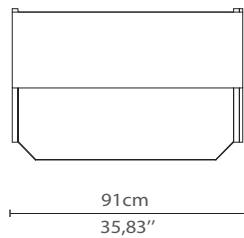

CABINETS & BOOKCASES

WALTZ | closet module III

64cm  
25,20"

91cm  
35,83"

246cm  
96,85"

## DIMENSIONS

Width: 91cm | 35,83"  
Depth: 64cm | 25,20"  
Height: 246cm | 96,85"

## WEIGHT

Aprox: 140kg | 308,65lbs

## PACKAGING

Volume: 1,43m<sup>3</sup> | 50,50ft<sup>3</sup>  
Weight: 180kg | 396,83lbs