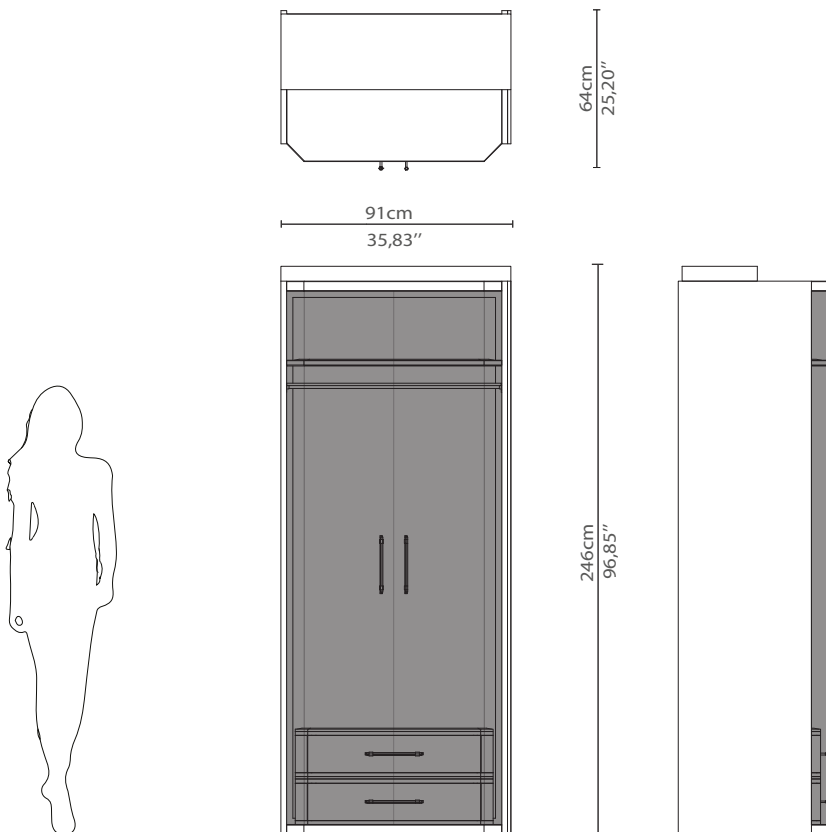

CABINETS & BOOKCASES

WALTZ | closet module IV

DIMENSIONS

Width: 91cm | 35,83"
Depth: 64cm | 25,20"
Height: 246cm | 96,85"

MATERIALS

Body: Brass, Wood, Glass & Leather

STANDARD FINISHES

Body: Polished brass, Black lacquer,
Walnut Root, Smoked Glass
& Black Leather

WEIGHT

Aprox: 180kg | 396,83lbs

PACKAGING

Volume: 1,43m³ | 50,50ft³
Weight: 210kg | 462,97lbs