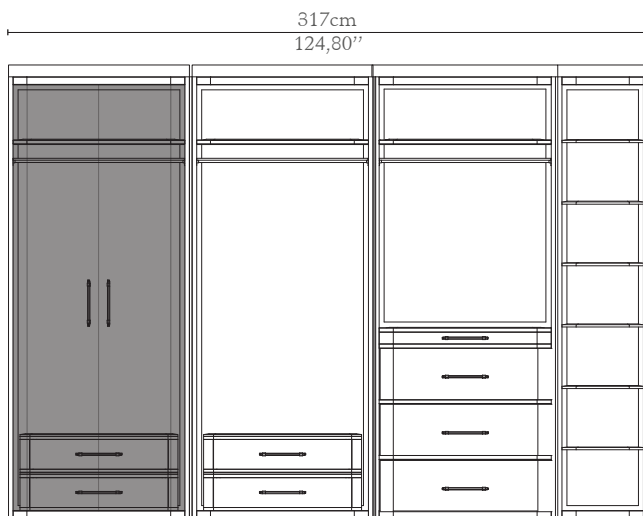

## DIMENSIONS

Width: 317cm | 124,37"

Depth: 64cm | 25,20"

Height: 246cm | 96,85"

## WEIGHT

Aprox: 2095kg | 4618,68lbs

## PACKAGING

Volume: 5,27m<sup>3</sup> | 186,11ft<sup>3</sup>

Weight: 2105kg | 4640,73lbs