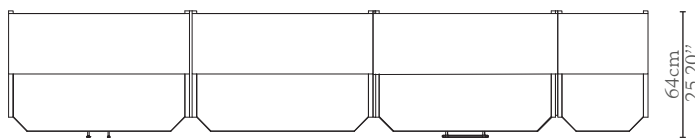

## DIMENSIONS

Width: 317cm | 124,37"

Depth: 64cm | 25,20"

Height: 246cm | 96,85"

## WEIGHT

Aprox: 2095kg | 4618,68lbs

## PACKAGING

Volume: 5,27m<sup>3</sup> | 186,11ft<sup>3</sup>

Weight: 2105kg | 4640,73lbs