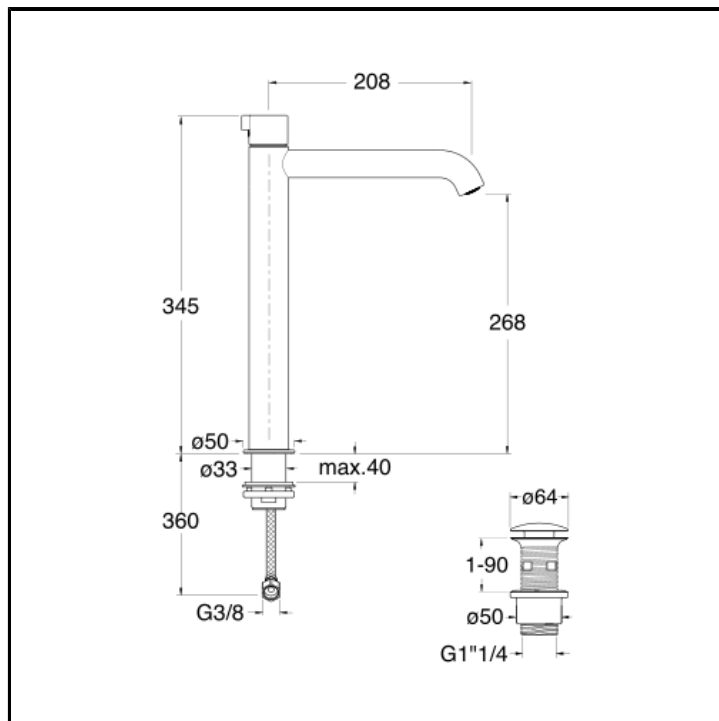

CRIRX212

Progressive basin mixer TALL with 1"1/4 Up&Down waste

FINITURE

 Brushed stainless steel AISI

FEATURES (MODEL NAME SIDE)

- Tall

COMMAND

- Progressive