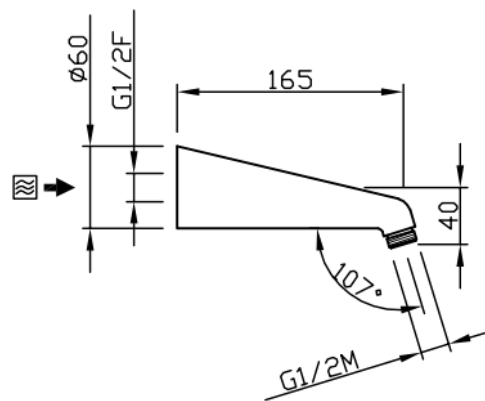

TECHNICAL DRAWING

SPARE PARTS

FINISHINGS