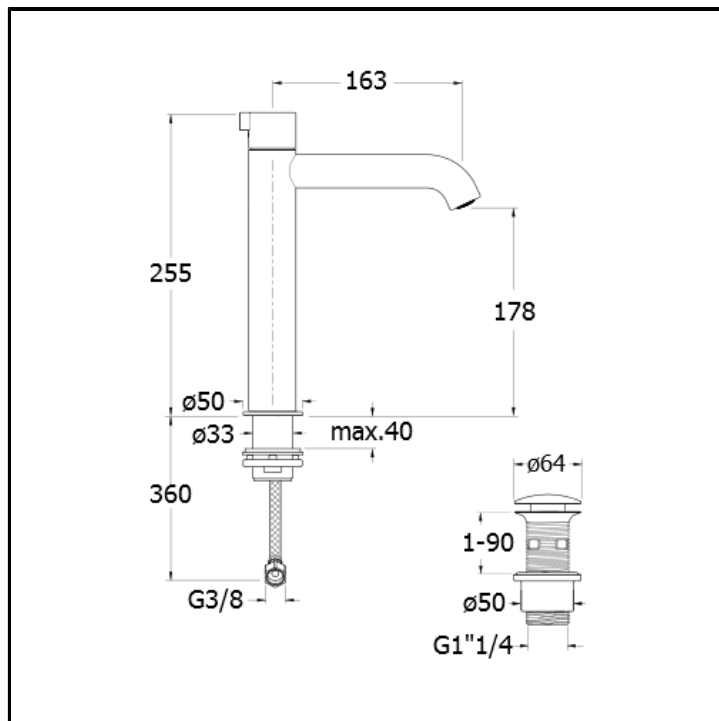

CRIRX217

Progressive basin mixer MEDIUM with 1"1/4 Up&Down waste

FINITURE

 Brushed stainless steel AISI

FEATURES (MODEL NAME SIDE)

- Medium

COMMAND

- Progressive