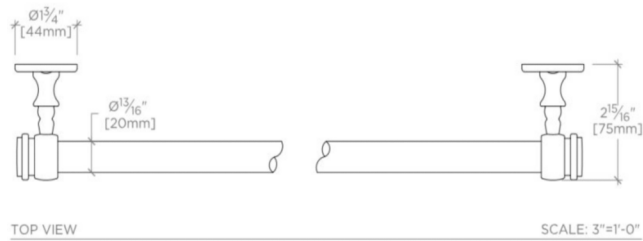

CRYSTAL

Crystal 23" Single Glass Towel Bar with Metal Ends

CRTB33

SHOWN IN CRYSTAL 23" SINGLE GLASS TOWEL BAR WITH METAL ENDS| CRTB33

TECHNICAL DETAILS

Escutcheon Primary Material: Brass
Horizontal Rail Material: Glass
Depth / Width: 3"
Height: 1 3/4"
Installation Type: Wall Mounted
Length: 23"
Primary Material: Brass ends with glass bar
Suggested Application: Bath

PRODUCT FEATURES

23" x 3" x 1 3/4"

Made from Brass

Mounting hardware included

13 lb

CRYSTAL

CRTB33

Crystal 23" Single Glass Towel Bar with Metal Ends

TOP VIEW

SCALE: 3"=1'-0"

FRONT VIEW

SCALE: 3"=1'-0"

SIDE VIEW

SCALE: 3"=1'-0"