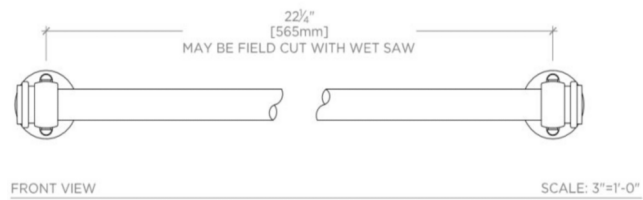

CRYSTAL

Crystal 23" Single Glass Towel Bar with Metal Ends

CRTB33

SHOWN IN CRYSTAL 23" SINGLE GLASS TOWEL BAR WITH METAL ENDS| CRTB33

TECHNICAL DETAILS

Escutcheon Primary Material: Brass
Horizontal Rail Material: Glass
Depth / Width: 3"
Height: 1 3/4"
Installation Type: Wall Mounted
Length: 23"
Primary Material: Brass ends with glass bar
Suggested Application: Bath

PRODUCT FEATURES

23" x 3" x 1 3/4"

Made from Brass

Mounting hardware included

13 lb

CRYSTAL

CRTB33

Crystal 23" Single Glass Towel Bar with Metal Ends

TOP VIEW

SCALE: 3"=1'-0"

FRONT VIEW

SCALE: 3"=1'-0"

SIDE VIEW

SCALE: 3"=1'-0"