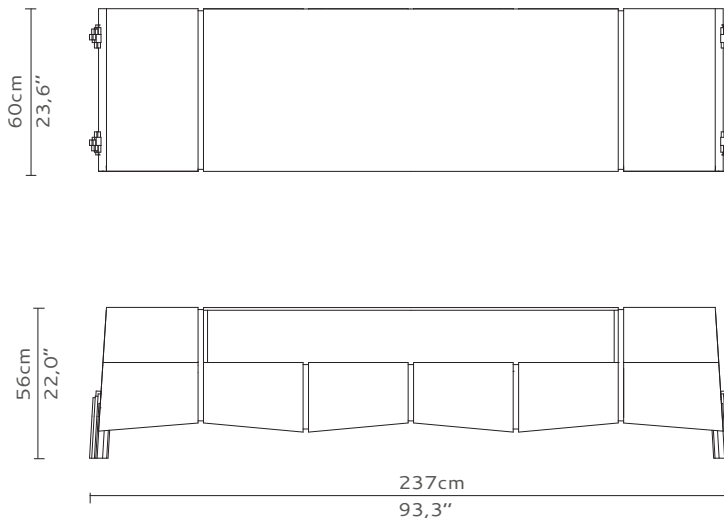

CABINETS & BOOKCASES

DARIAN | tv cabinet

DIMENSIONS

Height: 56cm | 22,0"

Length: 237cm | 93,3"

Depth: 60cm | 23,6"

MATERIALS

Body: Brass, wood & glass

STANDARD FINISHES

Body: Polished brass, black lacquer & smoked glass

WEIGHT

Aprox: 120kg | 264,55lbs

PACKAGING

Volume: 1,14m³ | 40,26ft³

Weight: 130kg | 286,60lbs