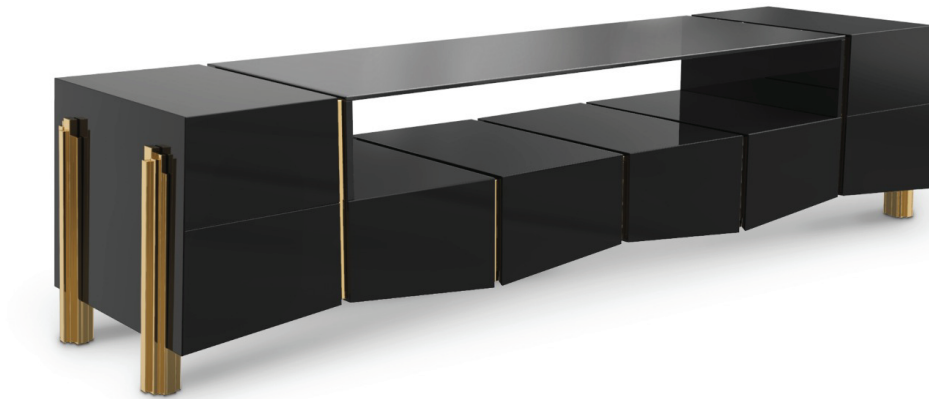

LUXXU

MODERN DESIGN & LIVING

LIGHTING

UPHOLSTERY

TABLES

CONSOLES

SIDEBOARDS

MIRRORS

CABINETS & BOOKCASES

DARIAN | tv cabinet

DIMENSIONS

Height: 56cm | 22,0"

Length: 237cm | 93,3"

Depth: 60cm | 23,6"

MATERIALS

Body: Brass, wood & glass

STANDARD FINISHES

Body: Polished brass, black lacquer & smoked glass

WEIGHT

Aprox: 120kg | 264,55lbs

PACKAGING

Volume: 1,14m³ | 40,26ft³

Weight: 130kg | 286,60lbs