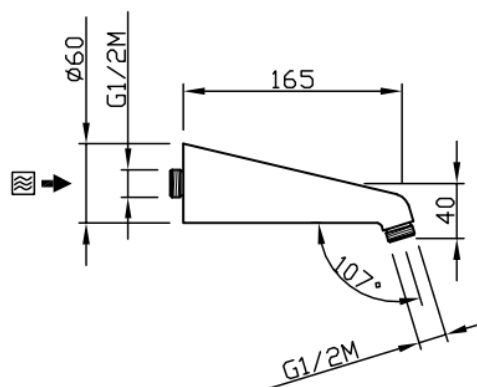

Conical

Shower arm Conico G1/2" M
20350-CR

TECHNICAL INFORMATION

Brass shower arm 1/2" M mm. Wheelbase 17 cm. CHROME

FEATURES

PICTURE

TECHNICAL DRAWING

SPARE PARTS