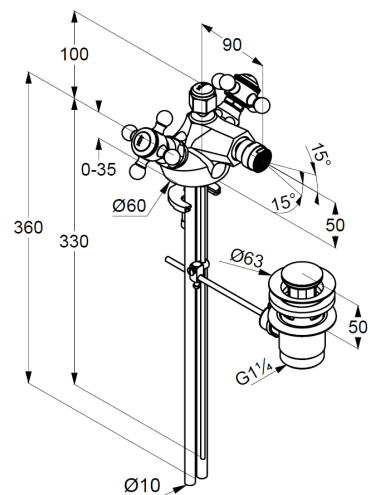

Technical Data

KLUDI 1926
bidet mixer
DN 15

Ref:
512114520

Finishes:
45 gold plated 23 carat

Product description
Manufacturer KLUDI GmbH & Co. KG
Typ: KLUDI 1926
bidet mixer
Ref.: 512114520
bidet mixer DN 15
two handle mixer
single hole mounted
cross handle, metal
ball joint with aerator M24
ceramic headparts 180°
copper pipes \varnothing 10 mm
rapid installation set
pop up waste 1 1/4" metal

Product picture

Dimensional drawing

Flow rate diagram