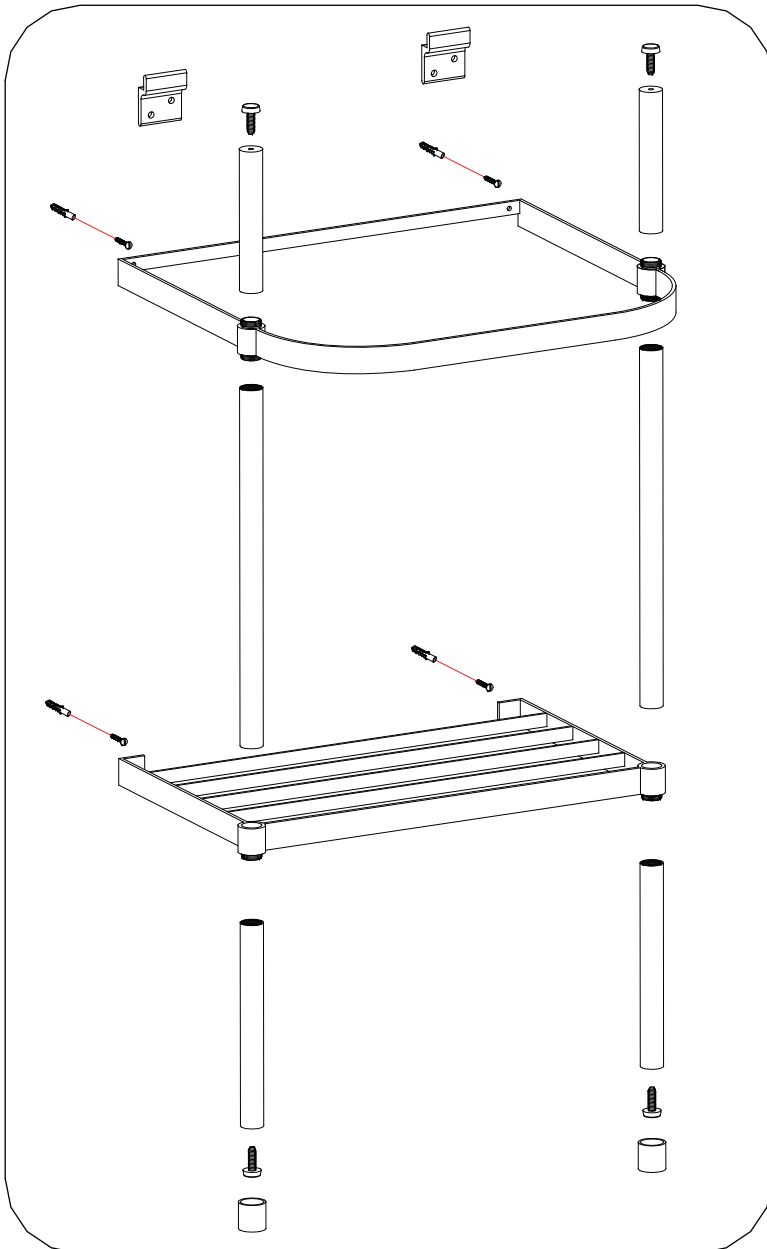

55 Roll Top basin with stand
65 Roll Top basin with stand
75 Roll Top basin with stand

Parts supplied:

Tools required:

Important

- Please unwrap and check it carefully to ensure it has not been damaged in handling or transport.
- Please check that all parts have been supplied.
- Assemble basin stand on a mat to protect against scratch the surface.
- Installation should be completed by a suitably competent person.
- The wall fixings supplied may not be suitable for your installation. You may need to source alternatives depending on the material and strength of the wall you are fixing to.
- Please dispose of packaging in a responsible manner.