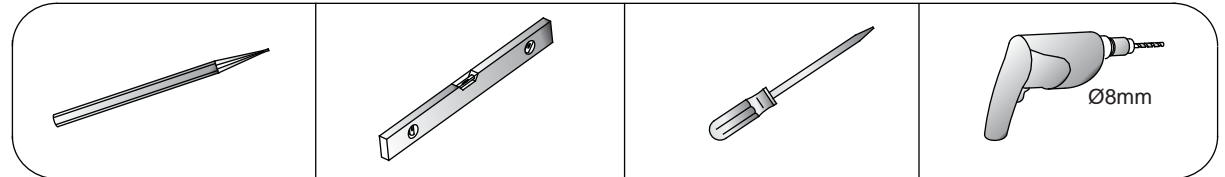

55 Roll Top basin with stand
65 Roll Top basin with stand
75 Roll Top basin with stand

Parts supplied:

Tools required:

Important

- Please unwrap and check it carefully to ensure it has not been damaged in handling or transport.
- Please check that all parts have been supplied.
- Assemble basin stand on a mat to protect against scratch the surface.
- Installation should be completed by a suitably competent person.
- The wall fixings supplied may not be suitable for your installation. You may need to source alternatives depending on the material and strength of the wall you are fixing to.
- Please dispose of packaging in a responsible manner.