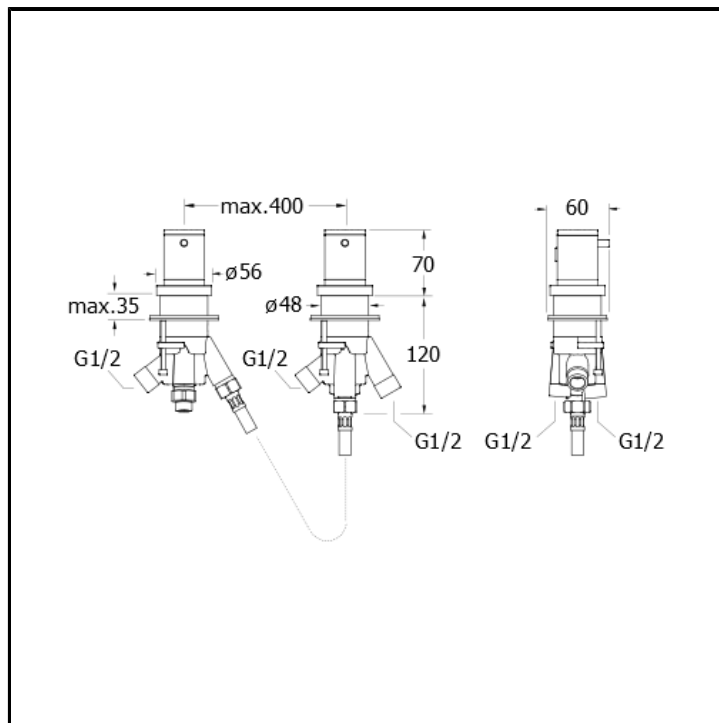

Deck mounted thermostatic bath mixer with 3 outlets diverter

FINITURE

- White matt
- Chrome
- Polished black chrome
- Brushed black chrome
- Polished metallic
- Brushed metallic
- Black matt
- Yellow gold oro
- PVD polished rose gold
- PVD brushed rose gold
- Brushed old brass

CHARACTERISTICS

-

COMMAND

- Thermostatic

INSTALLATION

- Tub edge

TPOLOGY

-