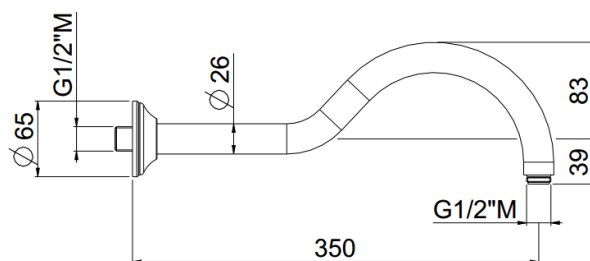

Uncino

Shower arm Uncino
20026U35-CR

TECHNICAL INFORMATION

Brass hook shower arm \varnothing 26 1/2" mm. Wheelbase 35 cm.
CHROME

FEATURES

PICTURE

TECHNICAL DRAWING

SPARE PARTS