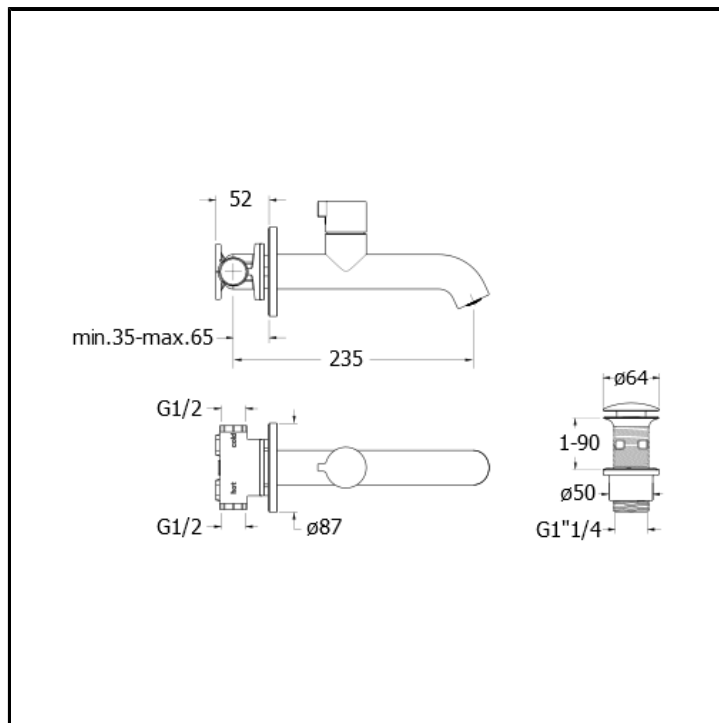

Complete wall mounted progressive basin mixer REGULAR with 1"1/4 Up&Down waste