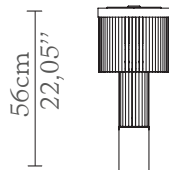

CABINETS & BOOKCASES

PHARO I | table lamp

24cm
9,45"

DIMENSIONS

Height: 56cm | 22,05"

Diameter: 24cm | 9,45"

MATERIALS

Body: Brass, Marble & Crystal
Glass

STANDARD FINISHES

Body: Gold plated, Polished
Emperador Marble & Crystal

WEIGHT

Aprox: 40kg | 88,18lbs

BULBS

4x g9 Halogen Bulbs (40W
max)*USA not included
Voltage: 220-240V

PACKAGING

Volume: 0,03m³ | 1,06ft³
Weight: 50kg | 110,23lbs