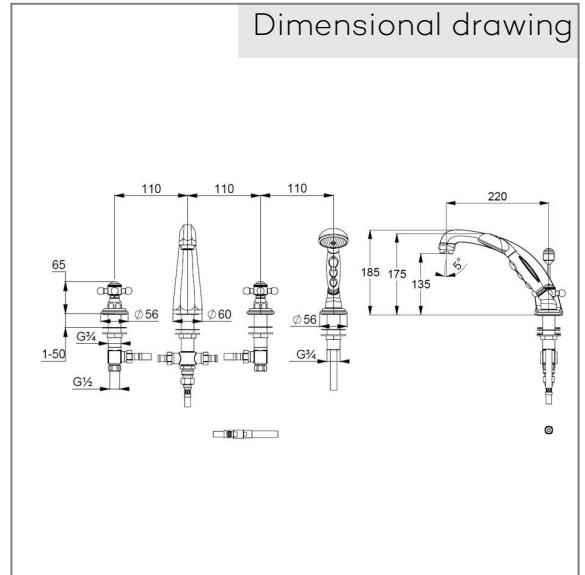

## Technical Data

KLUDI 1926  
concealed 4-hole bath/ shower mixer  
DN 15

Ref:  
515240520

Finishes:  
05 chrom

Product description  
Manufacturer KLUDI GmbH & Co. KG  
Typ: KLUDI 1926  
concealed 4-hole bath/ shower mixer  
Ref.: 515240520  
concealed 4-hole bath/ shower mixer DN 15  
stand assembly  
extractable hand shower  
with shower holder  
automatic diverter: shower/ bath  
4-hole tiles deck mounted installation  
cross handle, metal  
aerator M24  
protected against back flow  
ceramic headparts 180°  
flow rate at 3 bar = 23 l/ min.  
fixed spout  
shank-fixing  
Hand shower hoses M15 x 1500 mm  
without flexible high pressure supply tubes,  
Article No. 7544605-00

hand shower 1 S  
1 spray pattern  
Volumen  
sieve seal  
connection 1/2"

Product picture

Dimensional drawing

Flow rate diagram