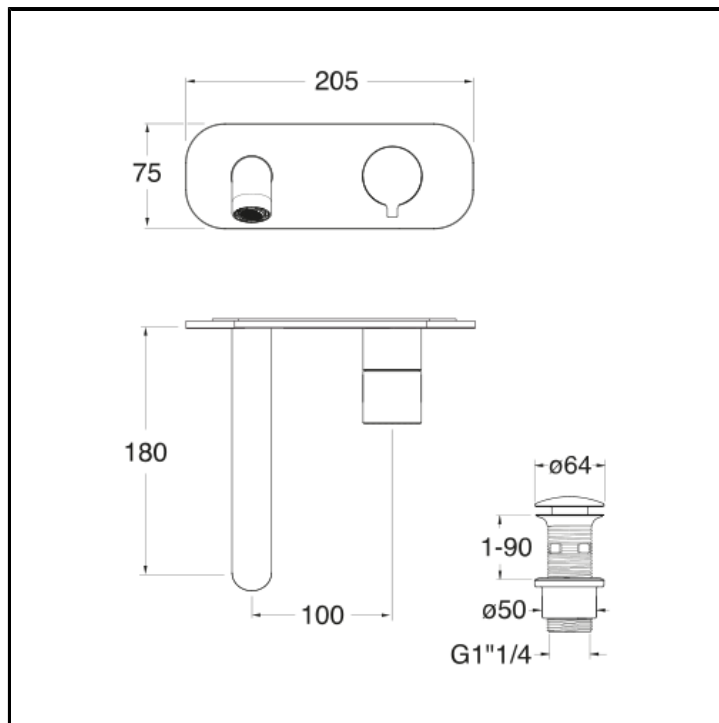

Progressive wall mounted basin mixer REGULAR external parts for CRICS200 (right side) - CRICS201 (left side) with 1"1/4 Up&Down waste

FINITURE

 Brushed stainless steel AISI

FEATURES (MODEL NAME SIDE)

- Regular