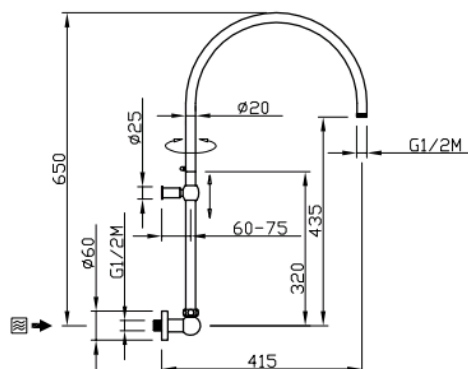

Arco

Shower arm Arco extension
20085/30-CR

TECHNICAL INFORMATION

Brass curved turning shower arm with round rosette $\varnothing 20 \frac{1}{2}$ " mm with 30cm extension $\frac{1}{2}$ " mm. Wheelbase 40 cm. CHROME

FEATURES

adjustable
shower arm

PICTURE

TECHNICAL DRAWING

SPARE PARTS

FINISHINGS