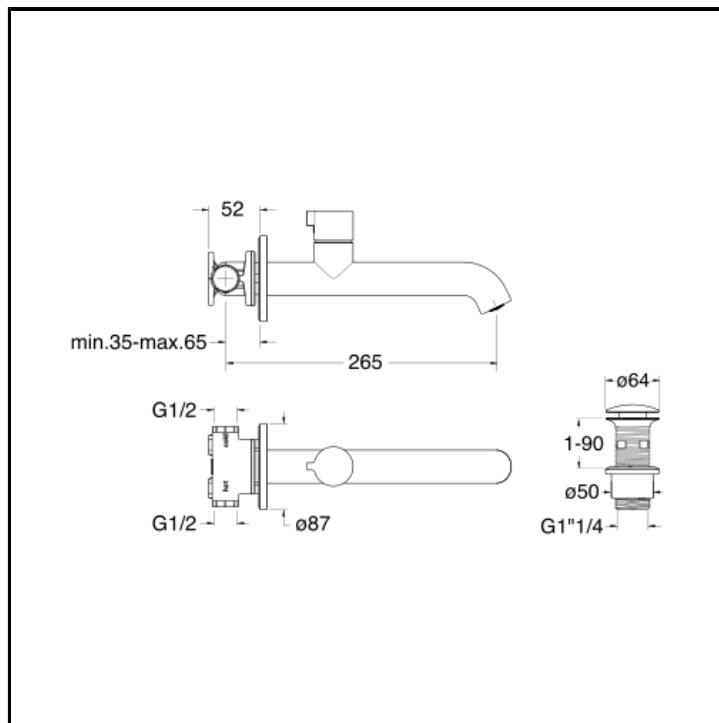

Complete wall mounted progressive basin mixer LARGE with 1"1/4 Up&Down waste

## FEATURES (MODEL NAME SIDE)

- Large