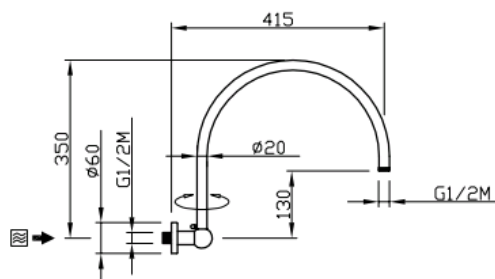

## TECHNICAL INFORMATION

Brass curved turning shower arm with round rosette  $\varnothing 20 \frac{1}{2}$ " mm. Wheelbase 40 cm. CHROME

## FEATURES

adjustable  
shower arm

## TECHNICAL DRAWING