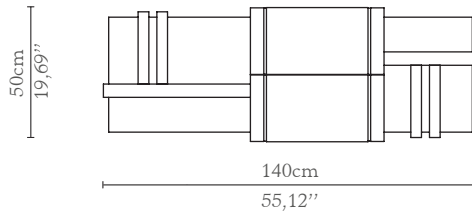

LUXXU

MODERN DESIGN & LIVING

LIGHTING UPHOLSTERY TABLE CONSOLES SIDEBOARD MIRROR CABINET & BOOKCASES OFFICE

LLOYD | bookcase

DIMENSIONS

Width: 140cm | 55,12"
Depth: 50cm | 19,69"
Height: 200cm | 78,74"

MATERIALS

Body: Brass, Wood & Leather

STANDARD FINISHES

Body: Polished brass, Walnut Root,
Black Lacquer & Black Leather

WEIGHT

Aprox: 100kg | 220,46lbs

PACKAGING

Volume: 1,94m³ | 68,51ft³
Weight: 115kg | 253,53lbs