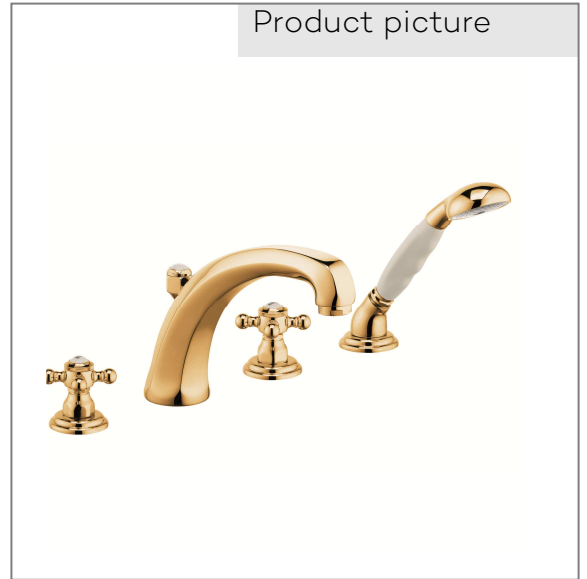

Technical Data

KLUDI 1926
concealed 4-hole bath/ shower mixer
DN 15

Ref:
515244520

Finishes:
45 gold plated 23 carat

Product description
Manufacturer KLUDI GmbH & Co. KG
Typ: KLUDI 1926
concealed 4-hole bath/ shower mixer
Ref.: 515244520
concealed 4-hole bath/ shower mixer DN 15
stand assembly
extractable hand shower
with shower holder
automatic diverter: shower/ bath
4-hole tiles deck mounted installation
cross handle, metal
aerator M24
protected against back flow
ceramic headparts 180°
flow rate at 3 bar = 23 l/ min.
fixed spout
shank-fixing
Hand shower hoses M15 x 1500 mm
without flexible high pressure supply tubes,
Article No. 7544605-00

hand shower 1 S
1 spray pattern
Volumen
sieve seal
connection 1/2"

Product picture

Dimensional drawing

Flow rate diagram