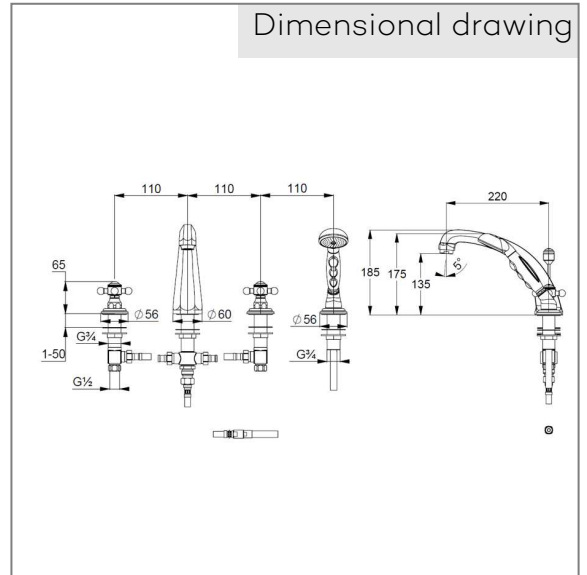

Technical Data

KLUDI 1926
concealed 4-hole bath/ shower mixer
DN 15

Ref:
515244520

Finishes:
45 gold plated 23 carat

Product description
Manufacturer KLUDI GmbH & Co. KG
Typ: KLUDI 1926
concealed 4-hole bath/ shower mixer
Ref.: 515244520
concealed 4-hole bath/ shower mixer DN 15
stand assembly
extractable hand shower
with shower holder
automatic diverter: shower/ bath
4-hole tiles deck mounted installation
cross handle, metal
aerator M24
protected against back flow
ceramic headparts 180°
flow rate at 3 bar = 23 l/ min.
fixed spout
shank-fixing
Hand shower hoses M15 x 1500 mm
without flexible high pressure supply tubes,
Article No. 7544605-00

hand shower 1 S
1 spray pattern
Volumen
sieve seal
connection 1/2"

Product picture

Dimensional drawing

Flow rate diagram