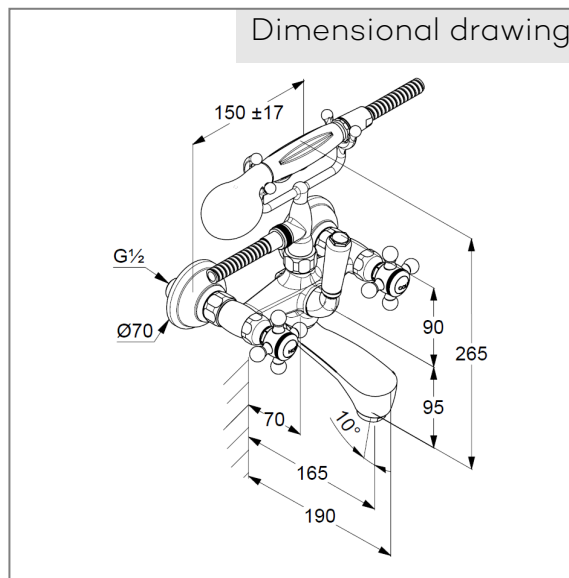

## Technical Data

KLUDI 1926  
bath and shower mixer  
DN 15

Ref:  
514414520

Finishes:  
45 gold plated 23 carat

Product description  
Manufacturer KLUDI GmbH & Co. KG  
Typ: KLUDI 1926  
bath and shower mixer  
Ref: 514414520  
bath and shower mixer DN 15  
two handle mixer  
wall mounted  
manual diverter: shower/ bath  
cross handle, metal  
Aerator M24  
protected against back flow  
shower outlet 1/2 inch  
ceramic headparts 180°  
flow rate at 3 bar = 23 l/ min.  
S-unions G 1/2 x 3/4

hand shower 1 S  
1 spray pattern  
connection 1/2"  
sieve seal

Shower hose  
plastic coated  
with metal-effect  
G 1/2 x G 1/2 x 1500 mm

Product picture

Dimensional drawing

Flow rate diagram