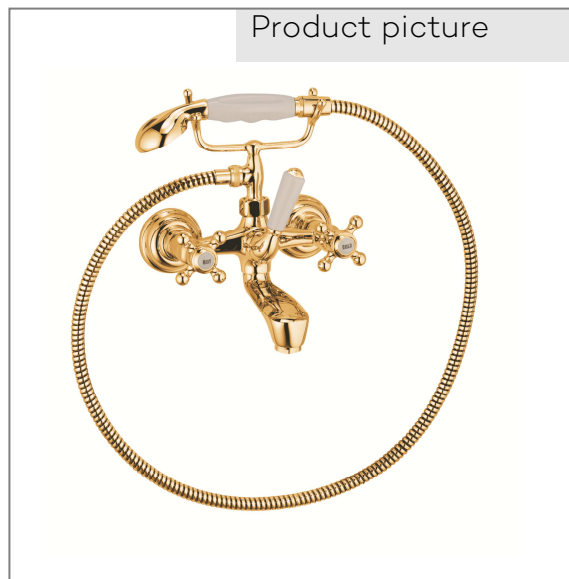

## Technical Data

KLUDI 1926  
bath and shower mixer  
DN 15

Ref:  
514414520

Finishes:  
45 gold plated 23 carat

Product description  
Manufacturer KLUDI GmbH & Co. KG  
Typ: KLUDI 1926  
bath and shower mixer  
Ref: 514414520  
bath and shower mixer DN 15  
two handle mixer  
wall mounted  
manual diverter: shower/ bath  
cross handle, metal  
Aerator M24  
protected against back flow  
shower outlet 1/2 inch  
ceramic headparts 180°  
flow rate at 3 bar = 23 l/ min.  
S-unions G 1/2 x 3/4

hand shower 1 S  
1 spray pattern  
connection 1/2"  
sieve seal

Shower hose  
plastic coated  
with metal-effect  
G 1/2 x G 1/2 x 1500 mm

Product picture

Dimensional drawing

Flow rate diagram