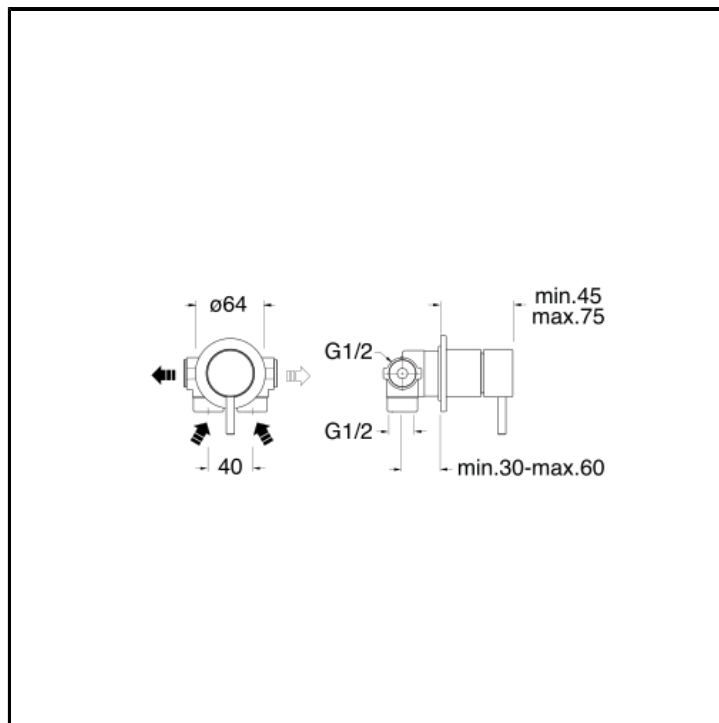

Complete concealed shower mixer with metal plate

FINITURE

- White matt
- Chrome
- Polished black chrome
- Brushed black chrome
- Polished metallic
- Brushed metallic
- Black matt
- Yellow gold oro
- PVD polished rose gold
- PVD brushed rose gold
- Brushed old brass