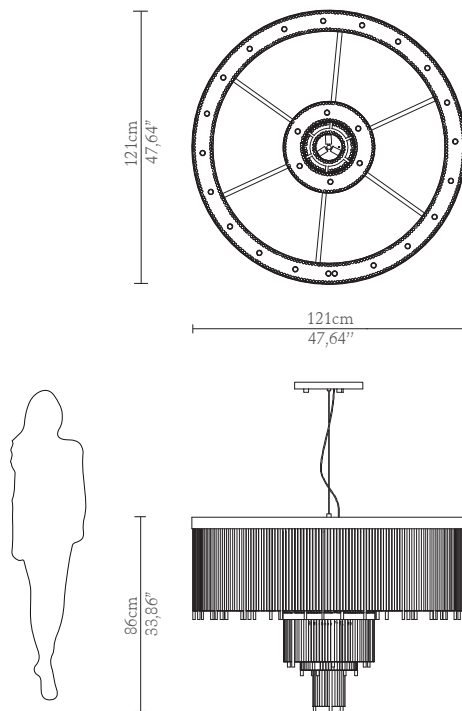

CABINETS & BOOKCASES

PHARO II | suspension

DIMENSIONS

Cord Height: Adjustable with
200cm | 78,74"

Height: 86cm | 33,86"
Diameter: 121cm | 47,64"

MATERIALS

Body: Brass & Crystal Glass

STANDARD FINISHES

Body: Gold plated

WEIGHT

Aprox: 125kg | 275,58lbs

BULBS

33x g9 Halogen Bulbs (40W
max)*USA not included
Voltage: 220-240V

PACKAGING

Volume: 1,26m³ | 44,50 ft³
Weight: 135kg | 297,62lbs