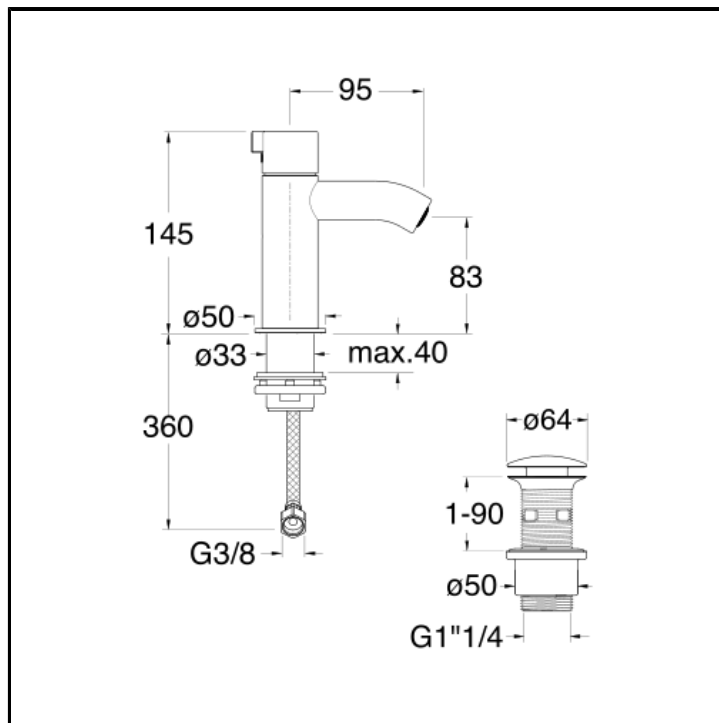

CRIRX310

Progressive bidet mixer with 1"1/4 Up&Down waste

FINITURE

 Brushed stainless steel AISI

COMMAND

- Progressive

INSTALLATION

- Top