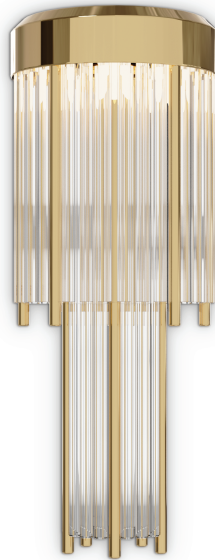

CABINETS & BOOKCASES

PHARO SMALL | wall

DIMENSIONS

Height: 47cm | 18,50"

Length: 18cm | 7,09"

Depth: 22cm | 8,22"

MATERIALS

Body: Brass & Crystal Glass

STANDARD FINISHES

Body: Gold plated

WEIGHT

Aprox: 5kg | 11,02lbs

BULBS

3x g9 Halogen Bulbs (40W

max)*USA not included

Voltage: 220-240V