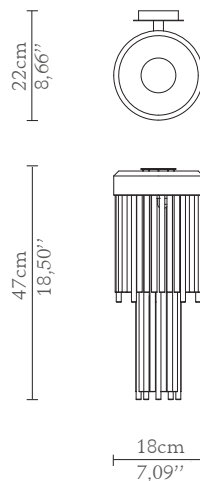

CABINETS & BOOKCASES

PHARO SMALL | wall

DIMENSIONS

Height: 47cm | 18,50"

Length: 18cm | 7,09"

Depth: 22cm | 8,22"

MATERIALS

Body: Brass & Crystal Glass

STANDARD FINISHES

Body: Gold plated

WEIGHT

Aprox: 5kg | 11,02lbs

BULBS

3x g9 Halogen Bulbs (40W

max)*USA not included

Voltage: 220-240V

PACKAGING

Volume: 0,06m³ | 2,12ft³

Weight: 10kg | 22,05lbs