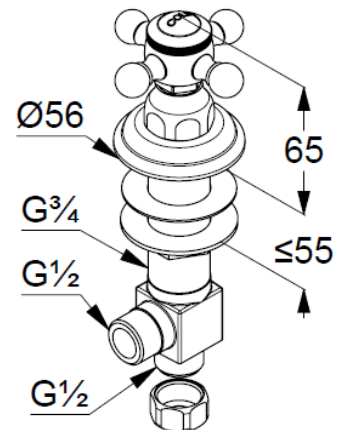

## Technical Data

KLUDI 1926  
Side valve  
DN 15

Ref:  
518170520

Finishes:  
05 chrom

Product description  
Manufacturer KLUDI GmbH & Co. KG  
Typ: KLUDI 1926  
Side valve DN 15  
Ref.: 518170520  
side valve DN 15  
stand assembly  
cross handle, metal  
ceramic headparts 180°  
connection 1/2"  
shank-fixing  
marking cold

Product picture

Dimensional drawing

Flow rate diagram