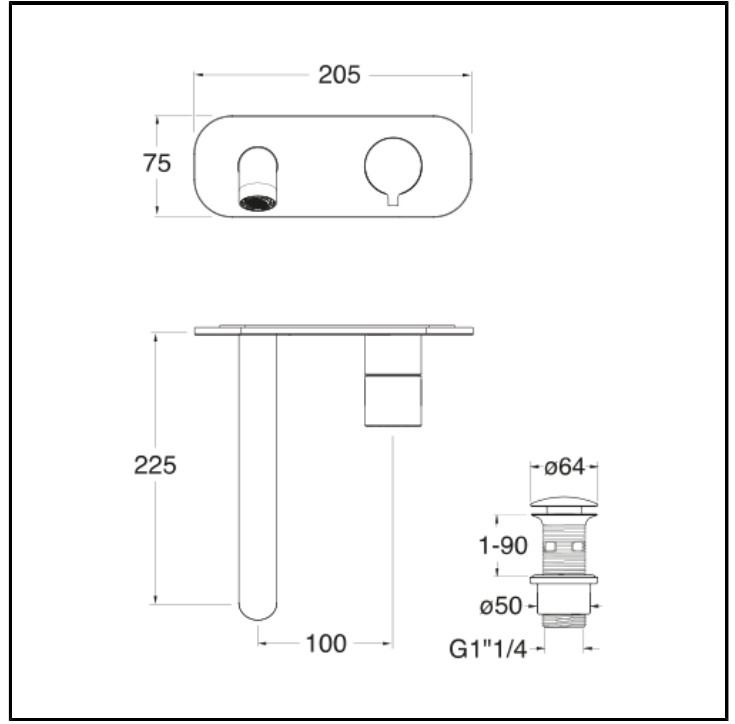

Progressive wall mounted basin mixer LARGE external parts for CRICS200 (right side) - CRICS201 (left side) with 1"1/4 Up&Down waste

FINITURE

 Brushed stainless steel AISI

FEATURES (MODEL NAME SIDE)

- Large