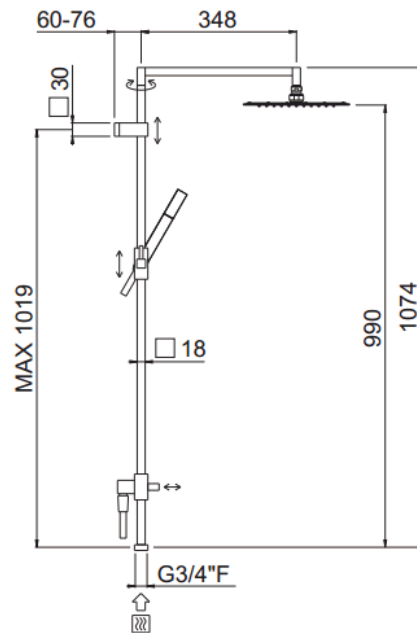

Extreme 3/4" connection

Extreme 3/4" connection, Extreme shower head
31450-CR

TECHNICAL INFORMATION

Turning square shower column with adjustable mounting with articulated shower holder, 3/4 connection, adjustable upper holder and diverter. Non-liming square shower head 200x200 in ABS. ABS non-liming one jet square shower. PVC smooth double anti-torsion flexible hose cm 150. CHROME

Flow rate:

? Doccia o soffione?

PICTURE

SPARE PARTS

FEATURES

Rain jet

Non-liming

double anti-torsion

adjustable column

TECHNICAL DRAWING

FINISHINGS