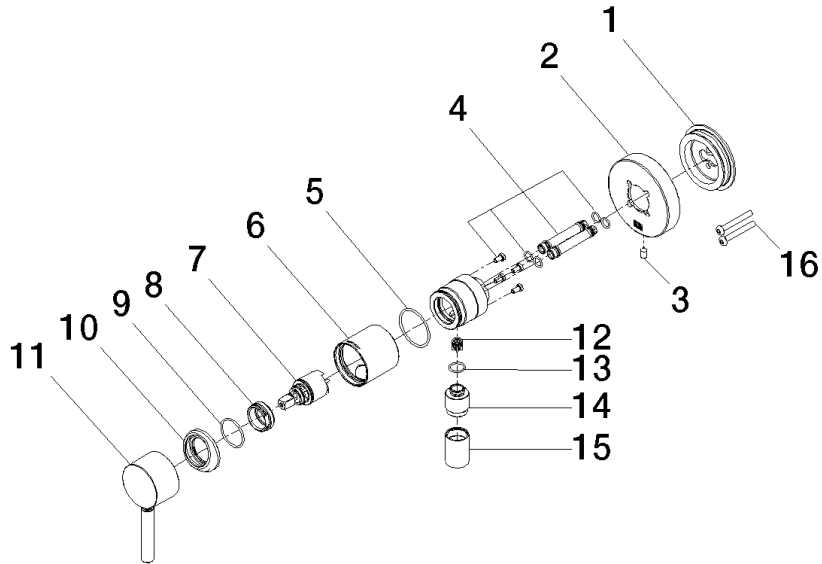

Concealed single-lever mixer with cover plate with integrated shower connection - Matte Black

TARA

36 046 660

Fits: TARA, META

- cover plate Ø 80 mm
- Intrinsic protection against back flow.**

Intrinsic protection against back flow.

Required miscellaneous

- Concealed wall mounting -** 35 050 970 90
- min. recess depth 80 mm
 - max. recess depth 105 mm

Concealed single-lever mixer with cover plate with integrated shower connection - Matte Black

TARA

36 046 660

mm [inches]

Flow rate chart

Concealed single-lever mixer with cover plate with integrated shower connection - Matte Black

TARA

36 046 660

Product version from 4/1/2024

Concealed single-lever mixer with cover plate with integrated shower connection - Matte Black

TARA

36 046 660

Spare parts list

Product version from 4/1/2024

No.	Item Number	Name	Quantity used	Delivery time
	90 30 11 232 00 90	disc	18	2