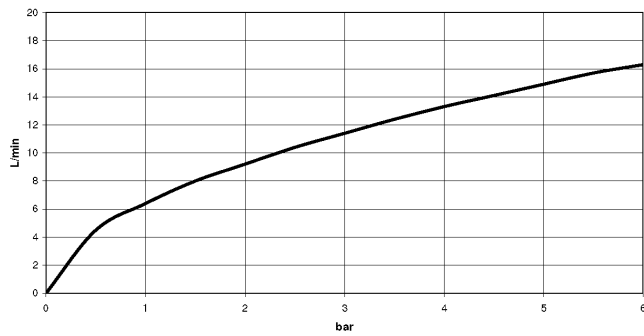

TARA

36 046 660

mm [inches]

Flow rate chart

Concealed single-lever mixer with cover plate with integrated shower connection - Matte Black

TARA

36 046 660

Product version from 4/1/2024