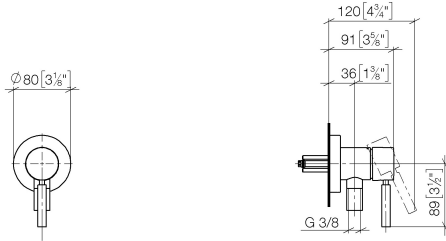

Concealed single-lever mixer with cover plate with integrated shower connection - Matte Black

TARA

36 046 660

Fits: TARA, META

- cover plate Ø 80 mm
- Intrinsic protection against back flow.**

Intrinsic protection against back flow.

Required miscellaneous

- Concealed wall mounting -** 35 050 970 90
- min. recess depth 80 mm
 - max. recess depth 105 mm

Concealed single-lever mixer with cover plate with integrated shower connection - Matte Black

TARA

36 046 660

mm [inches]

Flow rate chart

Concealed single-lever mixer with cover plate with integrated shower connection - Matte Black

TARA

36 046 660

Product version from 4/1/2024

Concealed single-lever mixer with cover plate with integrated shower connection - Matte Black

TARA

36 046 660

Spare parts list

Product version from 4/1/2024

No.	Item Number	Name	Quantity used	Delivery time
	90 30 11 232 00 90	disc	18	2