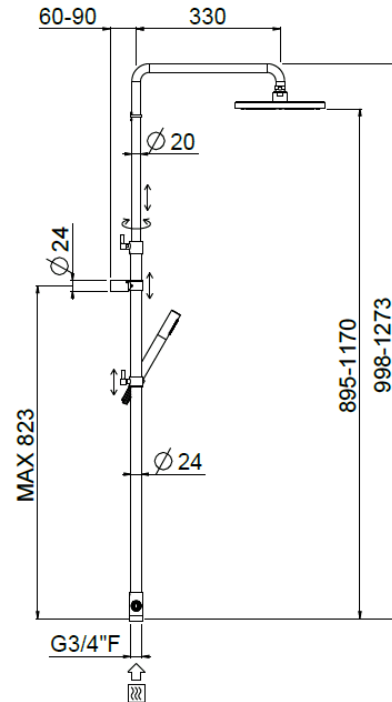

TECHNICAL DRAWING