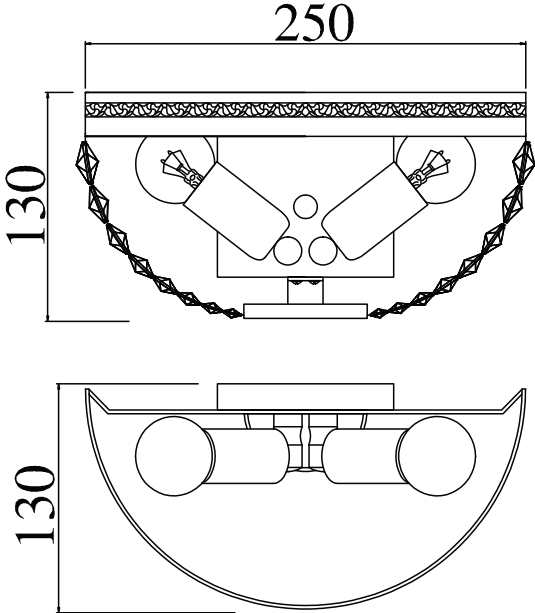

Instruction

Collection: Diamant Crystal
Series: Ottilia
Model: DIA700-WL-02-N
Wall

– Wall-mounted

2 x E14 (60w)

MAYTONI
DECORATIVE LIGHTING

www.maytoni.de