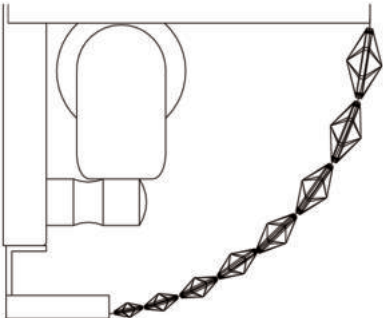

Instruction

Collection: Diamant Crystal
Series: Ottilia
Model: DIA700-WL-02-N
Wall

– Wall-mounted

2 x E14 (60w)

MAYTONI
DECORATIVE LIGHTING

www.maytoni.de