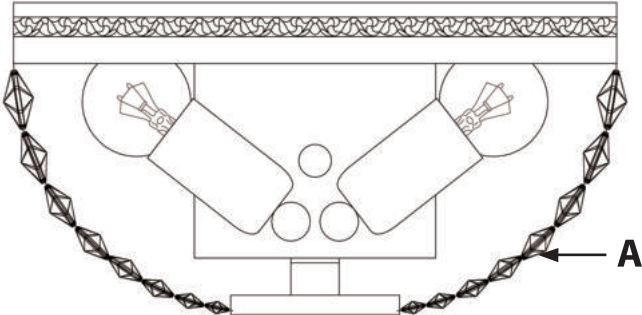

Instruction

Collection: Diamant Crystal
Series: Ottilia
Model: DIA700-WL-02-N
Wall

– Wall-mounted

2 x E14 (60w)

MAYTONI
DECORATIVE LIGHTING

www.maytoni.de