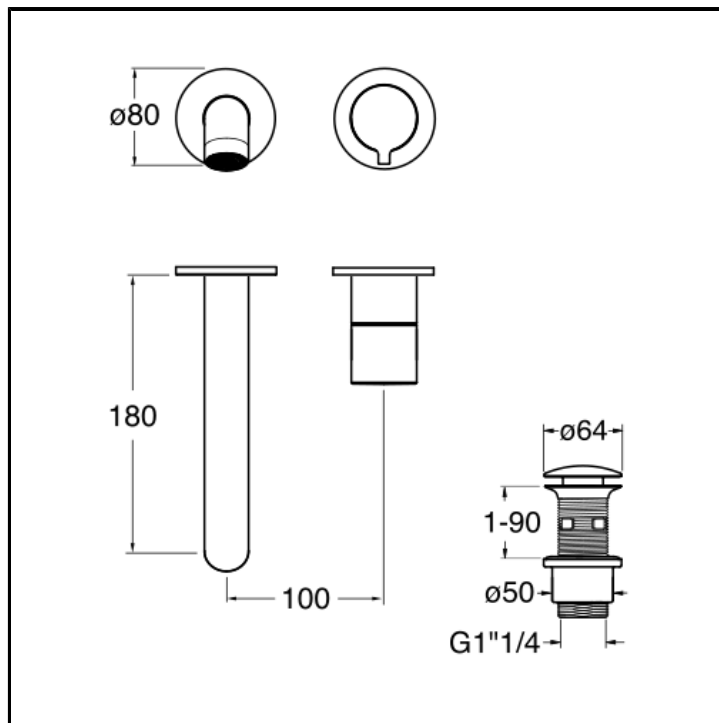

Progressive wall mounted basin mixer REGULAR external parts for CRICS200 (right side) - CRICS201 (left side) with 1"1/4 Up&Down waste

FINITURE

 Brushed stainless steel AISI

FEATURES (MODEL NAME SIDE)

- Regular