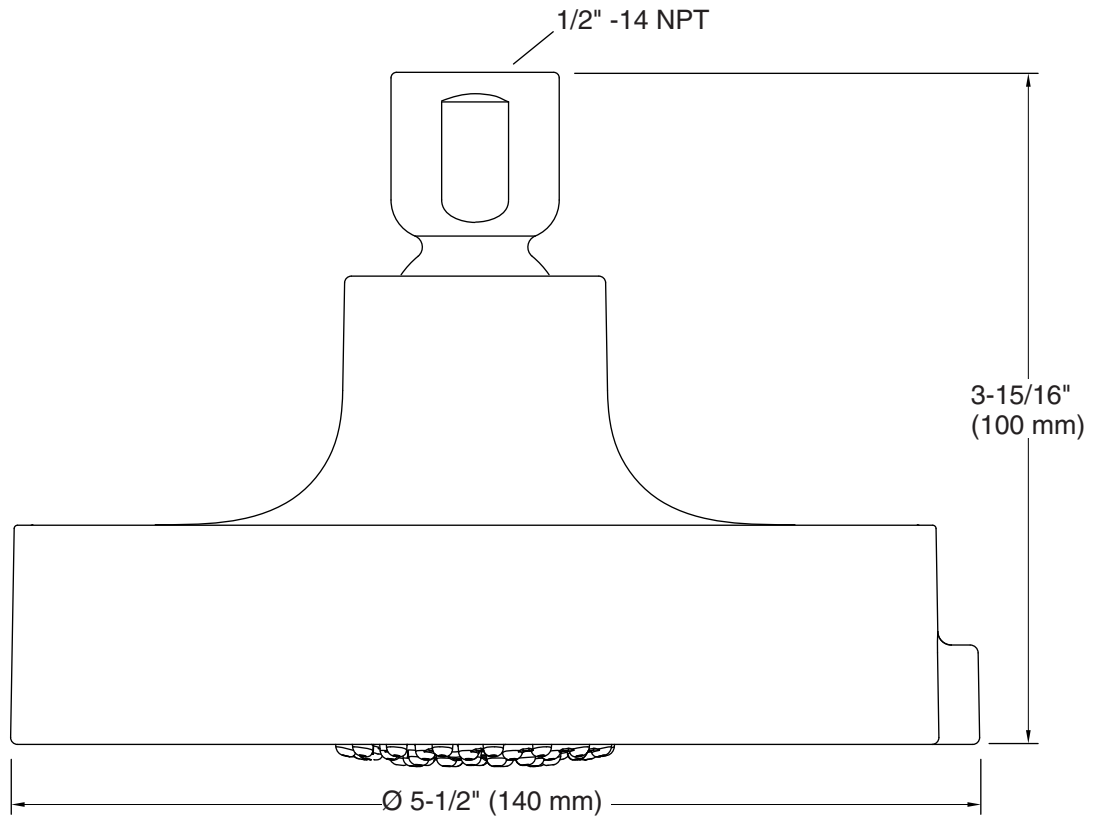

Features

- 3-function showerhead with wide coverage, medium coverage, and concentrated spray options.
- 1.75 gpm (6.6 lpm) maximum flow rate.
- 5-1/2" (140 mm) diameter showerhead.
- Complements Purist® suite.
- MasterClean® spray nozzles to prohibit mineral build-up for easy cleaning.

Installation

- 1/2" - 14 NPT connection.

Recommended Replacements

- This product is replaced by 22170-G.

Recommended Products/Accessories

K-7397 Shower Arm and Flange
K-23723 Faucet cleaner

Codes/Standards

ASME A112.18.1/CSA B125.1
DOE - Energy Policy Act 1992
EPA WaterSense®
California Energy Commission (CEC)

Technical Information

All product dimensions are nominal.

Drain included: No

Showerhead/Body Spray:

Rated maximum flow: 1.75 gal/min (6.6 l/min)

Notes

Install this product according to the installation guide.