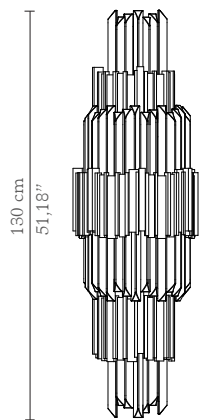

LUXXU

MODERN DESIGN & LIVING

LIGHTING UPHOLSTERY TABLES CONSOLES SIDEBOARDS MIRRORS CABINETS & BOOCASES

EMPIRE II | wall

DIMENSIONS

Height: 130cm | 51,18"

Length: 40cm | 15,75"

Depth: 25cm | 9,85"

MATERIALS

Body: Brass & Crystal

STANDARD FINISHES

Body: Gold Plated & Clear Cristal

WEIGHT

Aprox: 20kg | 44,09lbs

BULBS

10 x g9 Halogen Bulbs (40W max)

*USA not included

Voltage: 220-240V

PACKAGING

Volume: 0.33 m³ | 11,65 ft³

Weight: 30kg | 66,14lbs