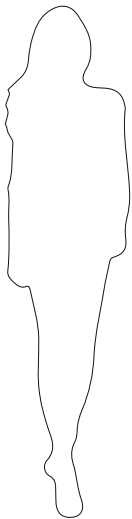

LUXXU

MODERN DESIGN & LIVING

LIGHTING UPHOLSTERY TABLES CONSOLES SIDEBOARDS MIRRORS CABINETS & BOOCASES

EMPIRE II | wall

DIMENSIONS

Height: 130cm | 51,18"

Length: 40cm | 15,75"

Depth: 25cm | 9,85"

MATERIALS

Body: Brass & Crystal

STANDARD FINISHES

Body: Gold Plated & Clear Cristal

WEIGHT

Aprox: 20kg | 44,09lbs

BULBS

10 x g9 Halogen Bulbs (40W max)