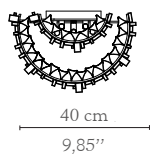

LUXXU

MODERN DESIGN & LIVING

LIGHTING UPHOLSTERY TABLES CONSOLES SIDEBOARDS MIRRORS CABINETS & BOOCASES

EMPIRE II | wall

DIMENSIONS

Height: 130cm | 51,18"

Length: 40cm | 15,75"

Depth: 25cm | 9,85"

MATERIALS

Body: Brass & Crystal

STANDARD FINISHES

Body: Gold Plated & Clear Cristal

WEIGHT

Aprox: 20kg | 44,09lbs

BULBS

10 x g9 Halogen Bulbs (40W max)

*USA not included

Voltage: 220-240V

PACKAGING

Volume: 0.33 m³ | 11,65 ft³

Weight: 30kg | 66,14lbs